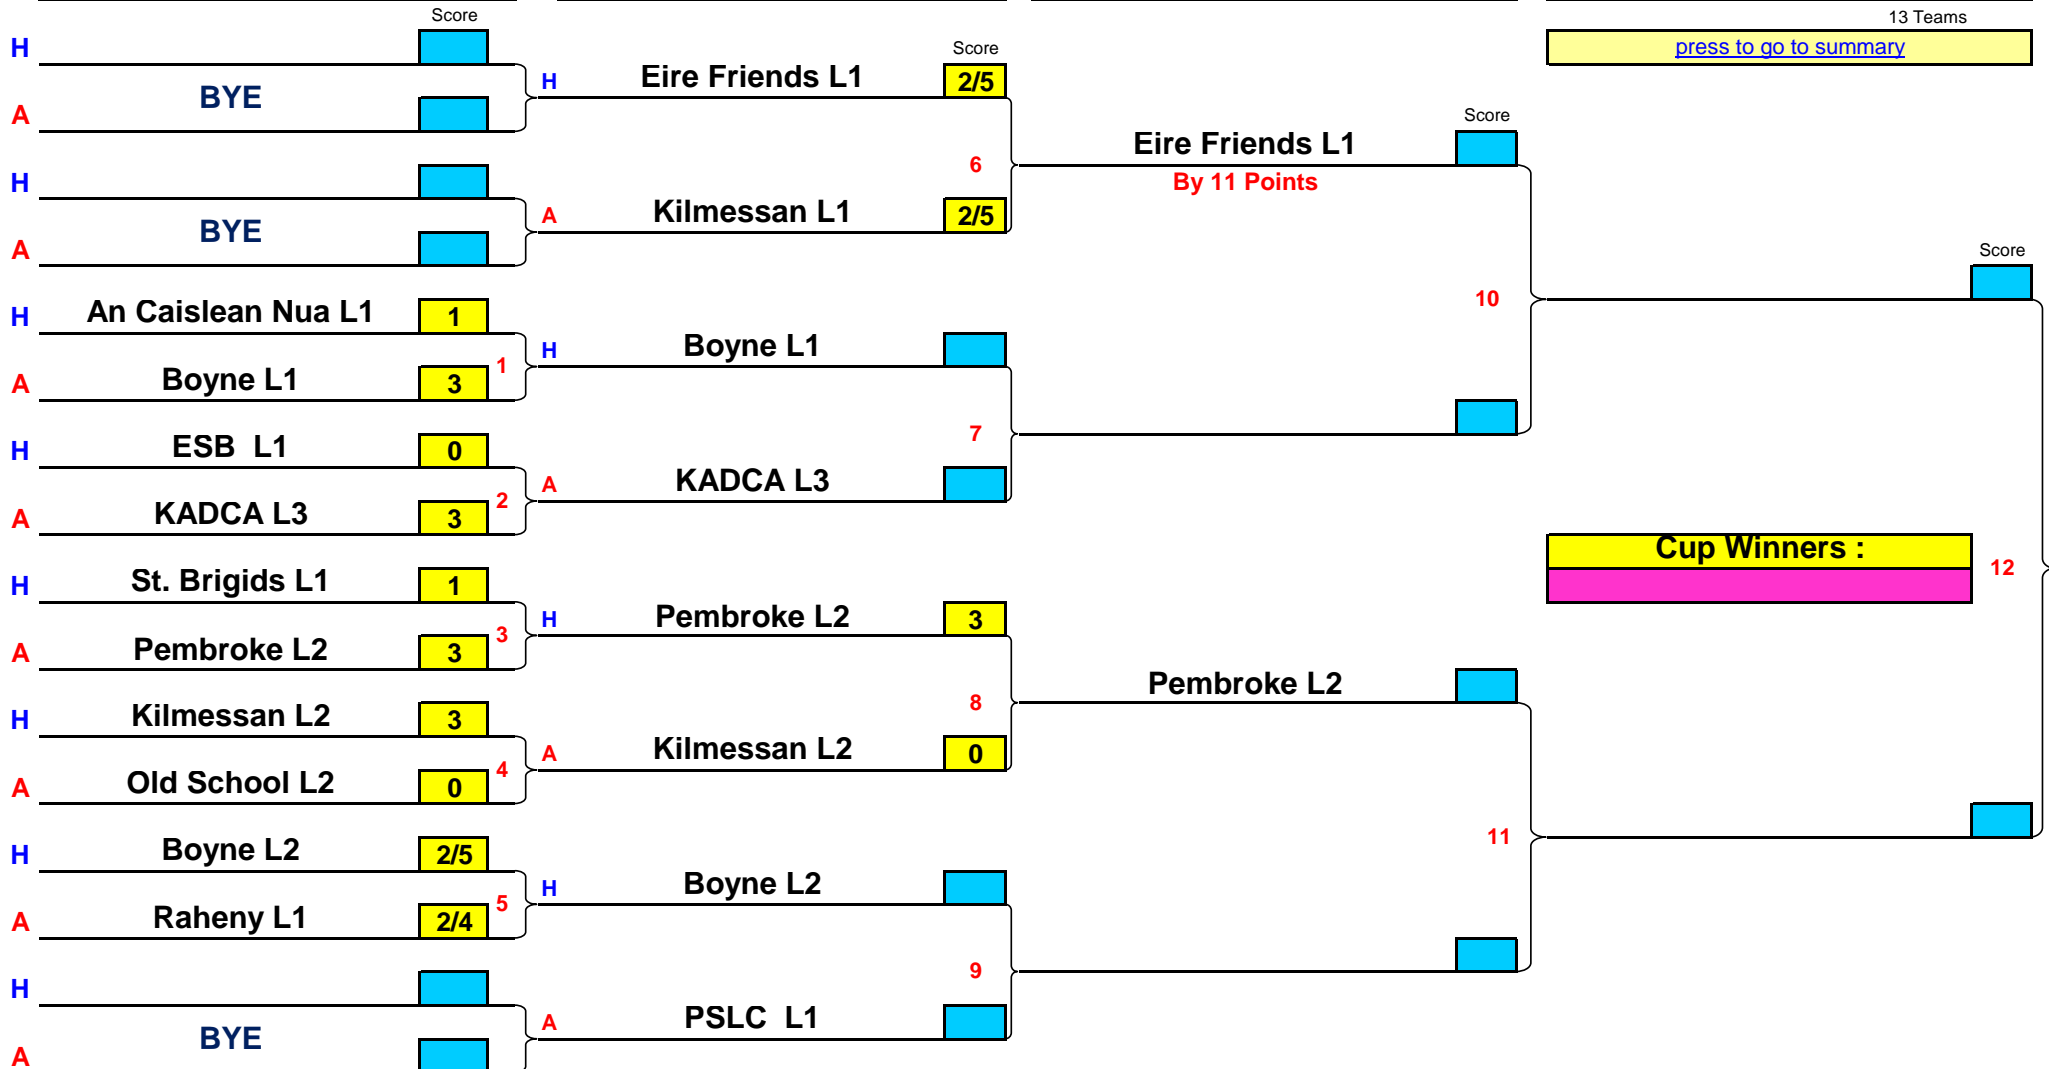

DDLC : Division 3 Ladies Cup Competition 2016/17

First Round

Matches To Be Played By
Friday 11th November 2016
@ Home Venue

Quarter-Finals

Matches To Be Played By
Friday 20th January 2017
@ Home Venue

Semi-Finals

1st to 4th February 2017
Baldoyle Badminton Centre
Exact Time & Date : TBA

Final

9th to 11th February 2017
Baldoyle Badminton Centre
Exact Time & Date : TBA