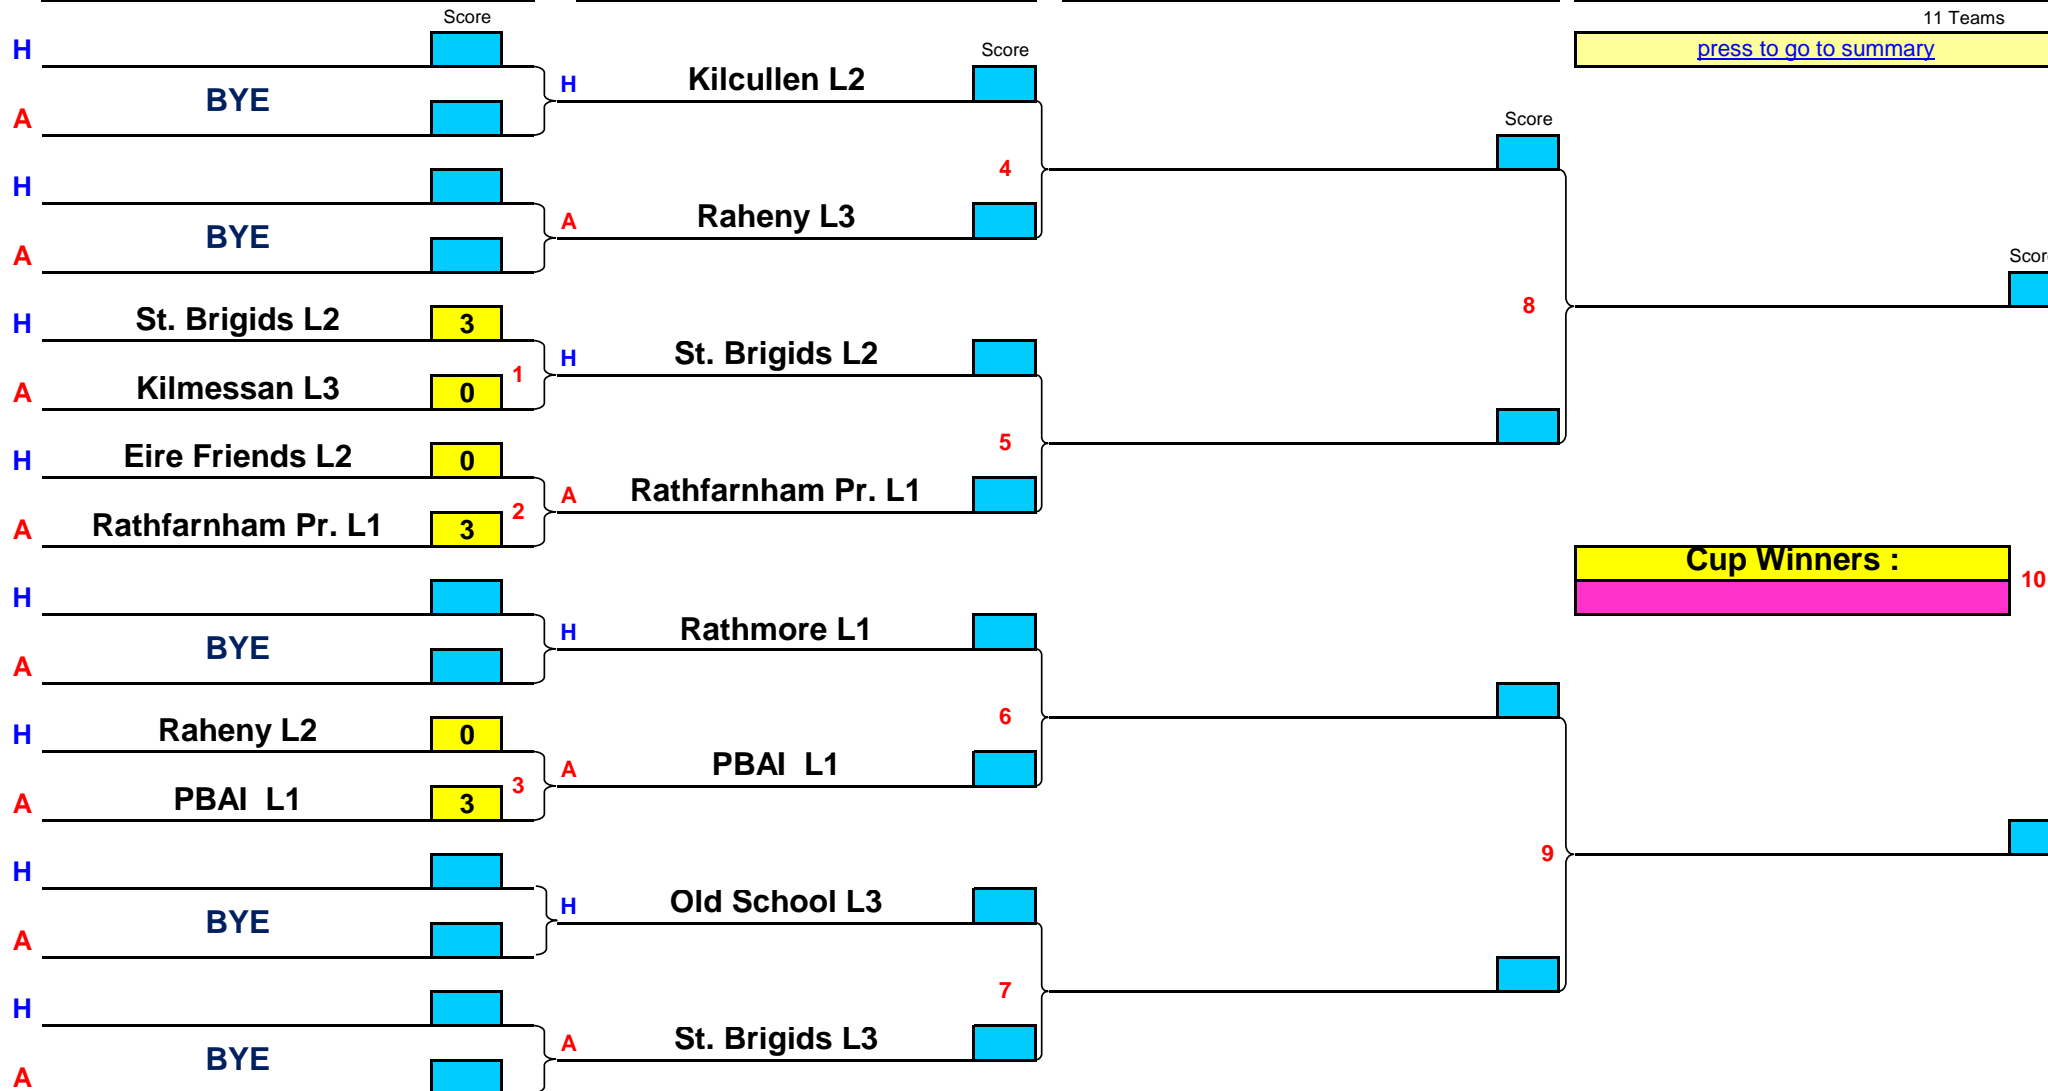

# DDLC : Division 4 Ladies Cup Competition 2016/17

**First Round**  
*Matches To Be Played By*  
**Friday 11th November 2016**  
 @ Home Venue

**Quarter-Finals**  
*Matches To Be Played By*  
**Friday 20th January 2017**  
 @ Home Venue

**Semi-Finals**  
**1st to 4th February 2017**  
 Baldoyle Badminton Centre  
 Exact Time & Date : TBA

**Final**  
**9th to 11th February 2017**  
 Baldoyle Badminton Centre  
 Exact Time & Date : TBA