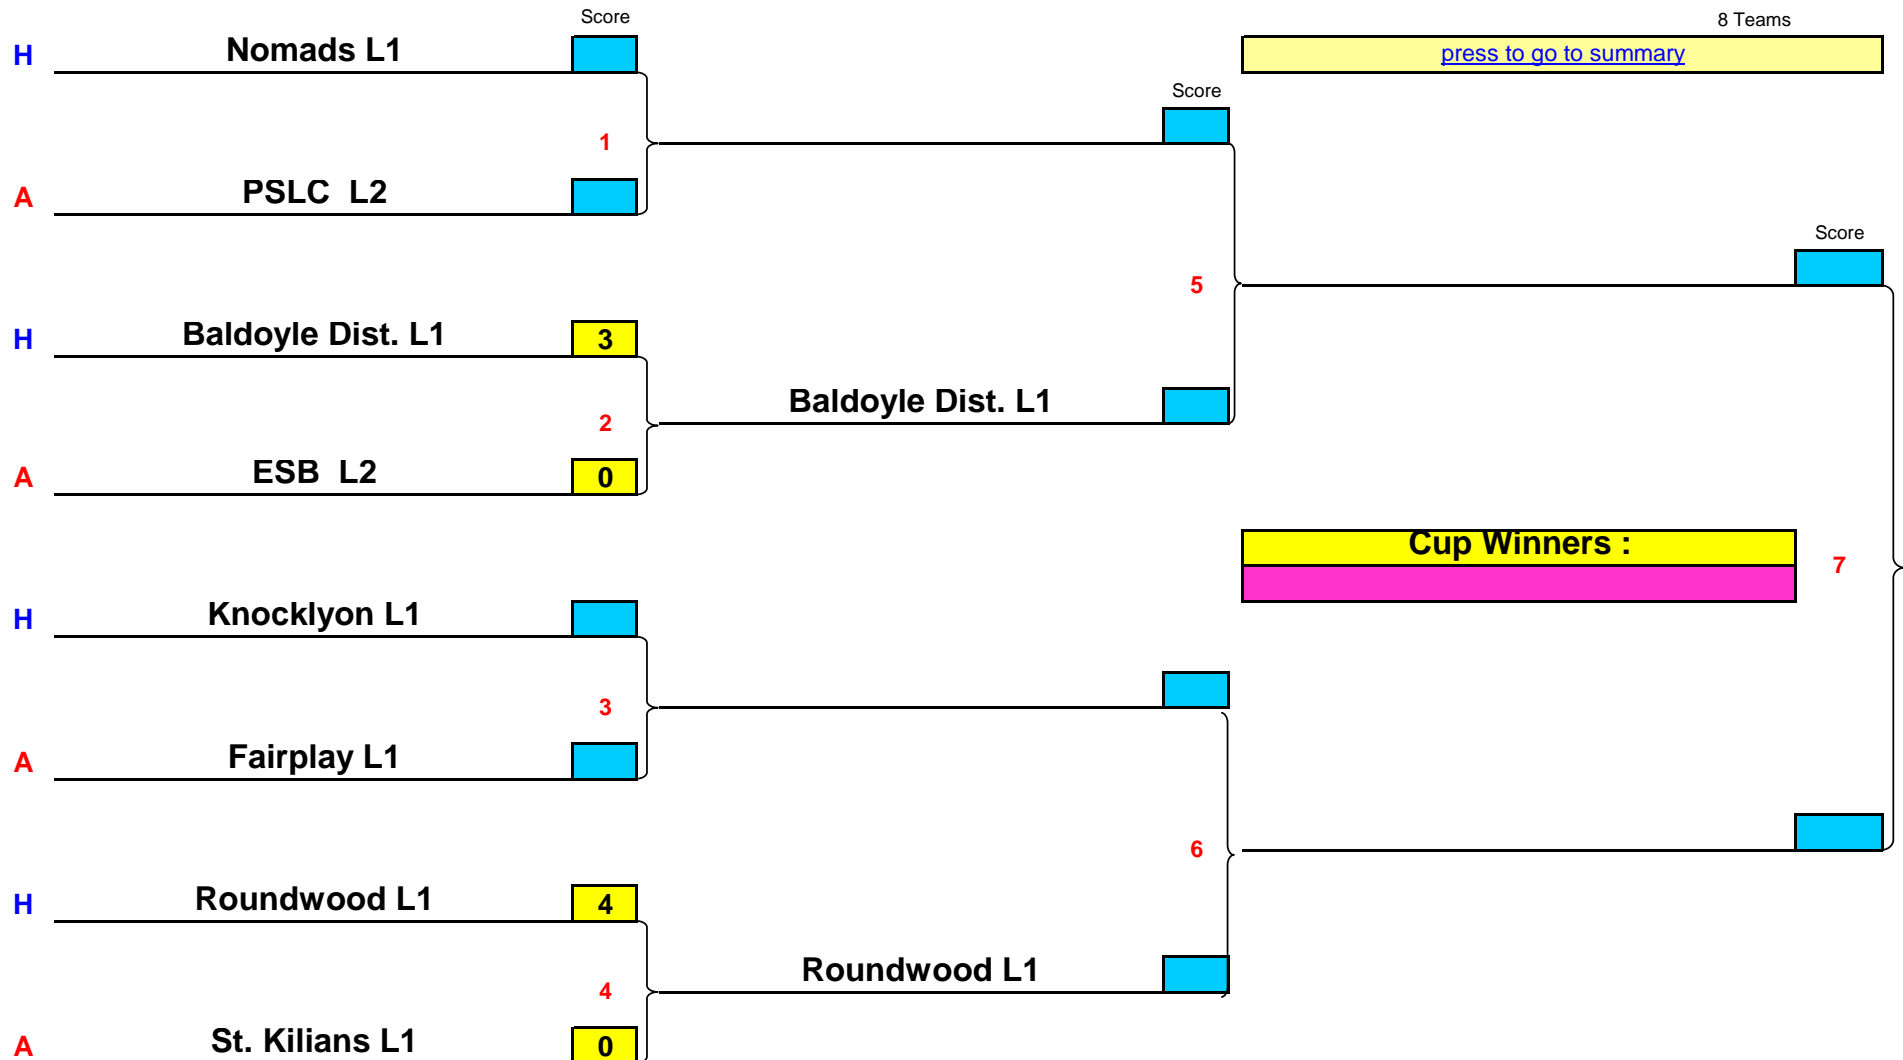

DDLC : Division 5 Ladies Cup Competition 2016/17

Quarter-Finals

Matches To Be Played By
Friday 20th January 2017
@ Home Venue

Semi-Finals

1st to 4th February 2017
Baldoyle Badminton Centre
Exact Time & Date : TBA

Final

9th to 11th February 2017
Baldoyle Badminton Centre
Exact Time & Date : TBA