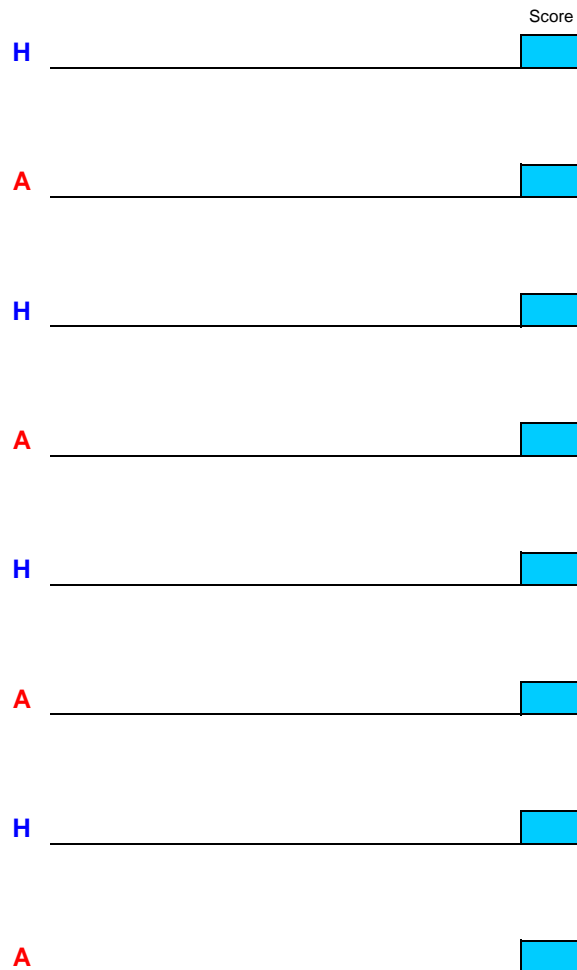

DDLVC : Division 1 Ladies Cup Competition 2016/17

Quarter-Finals

Matches To Be Played By
Friday 20th January 2017
@ Home Venue