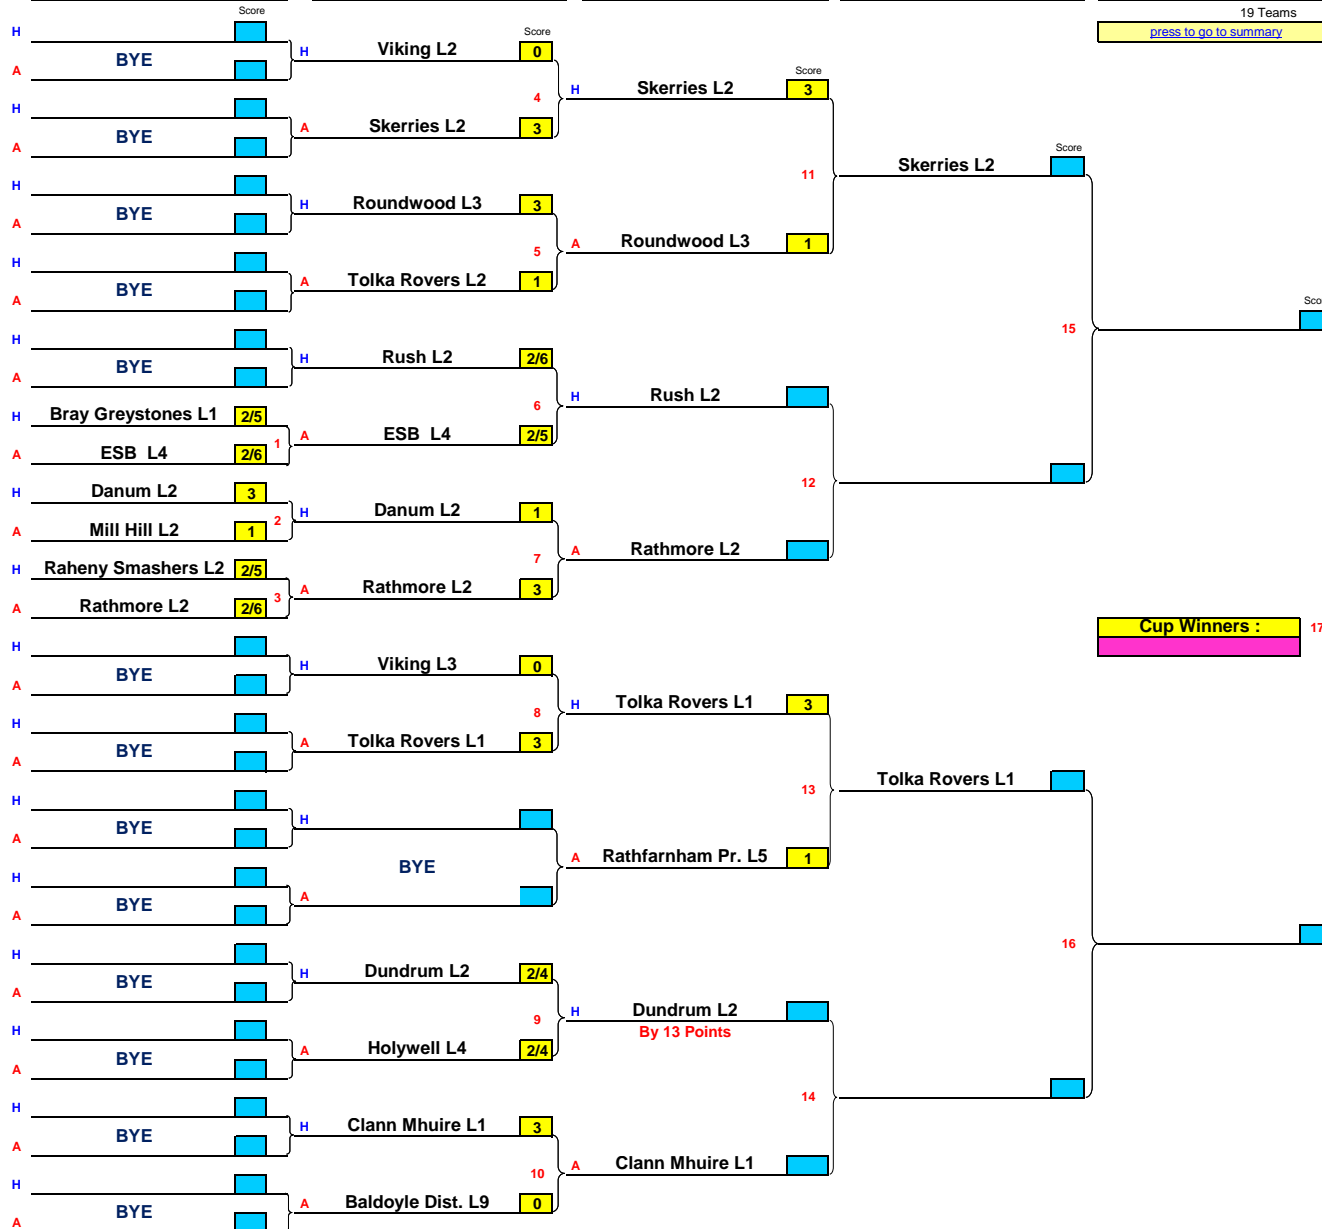

DDLC : Division 9 Ladies Cup Competition 2016/17

First Round
Matches To Be Played By
Friday 11th November 2016
@ Home Venue

Second Round
Matches To Be Played By
Friday 9th December 2016
@ Home Venue

Quarter-Finals
Matches To Be Played By
Friday 20th January 2017
@ Home Venue

Semi-Finals
1st to 4th February 2017
Baldoyle Badminton Centre
Exact Time & Date : TBA

Final
9th to 11th February 2017
Baldoyle Badminton Centre
Exact Time & Date : TBA

19 Teams

[press to go to summary](#)