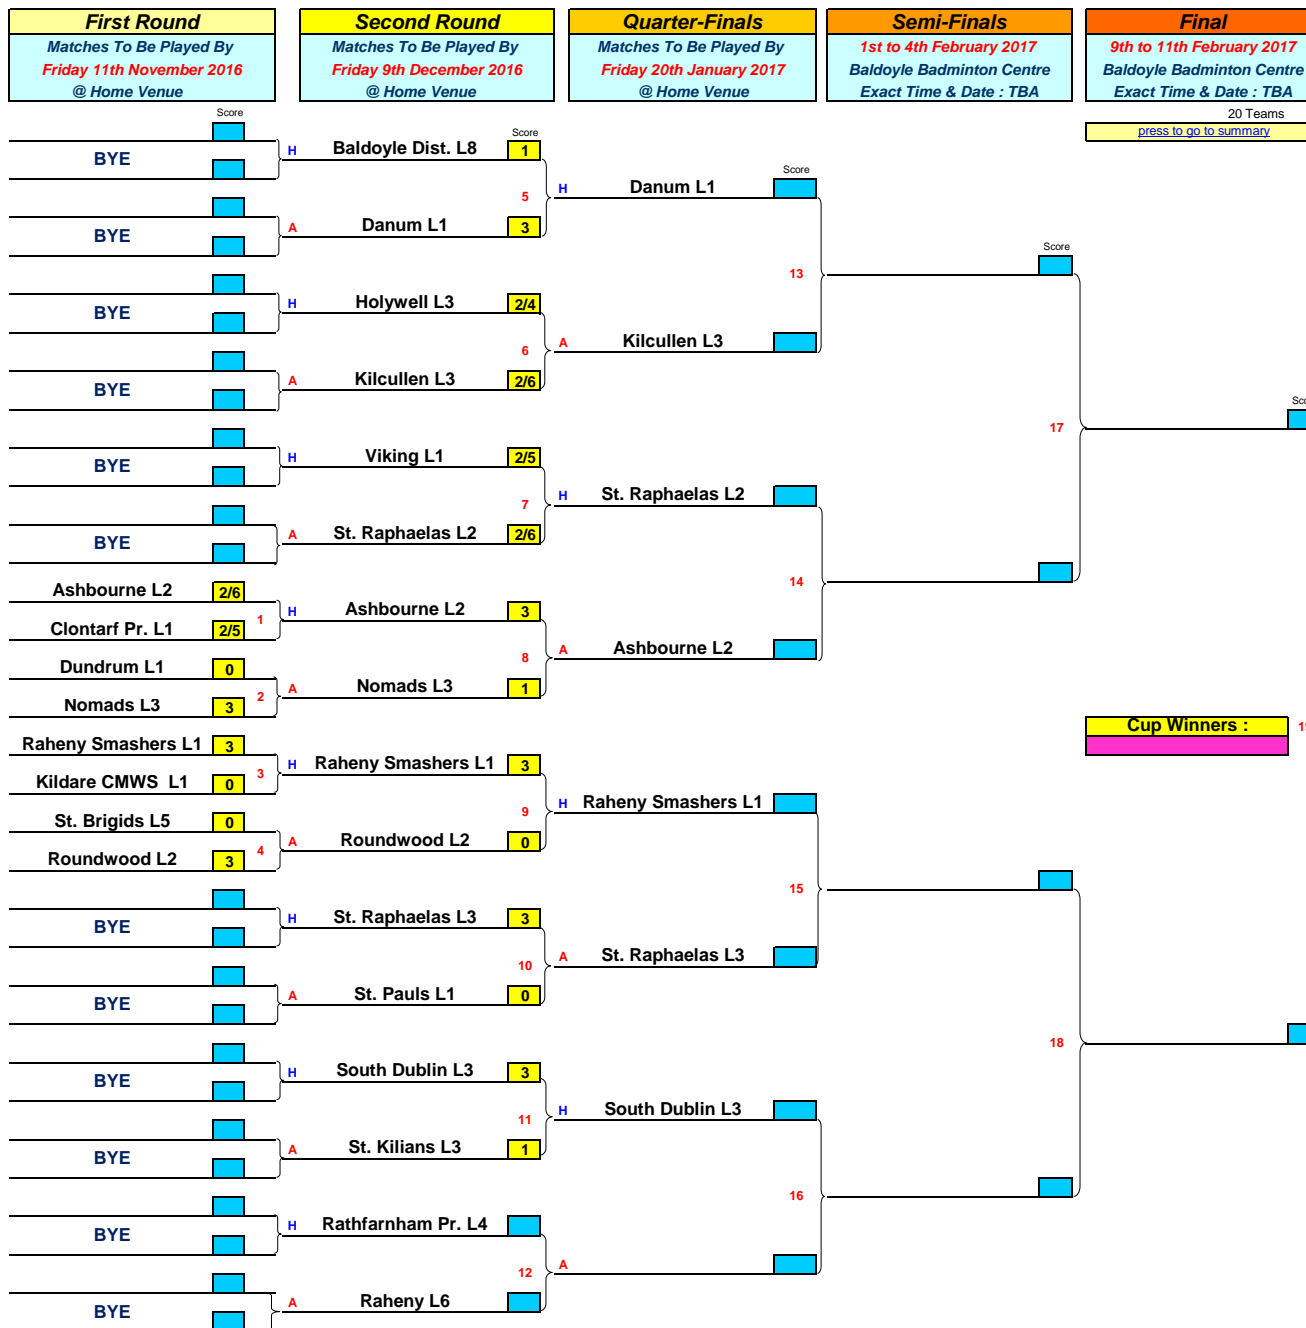

DDLC : Division 8 Ladies Cup Competition 2016/17