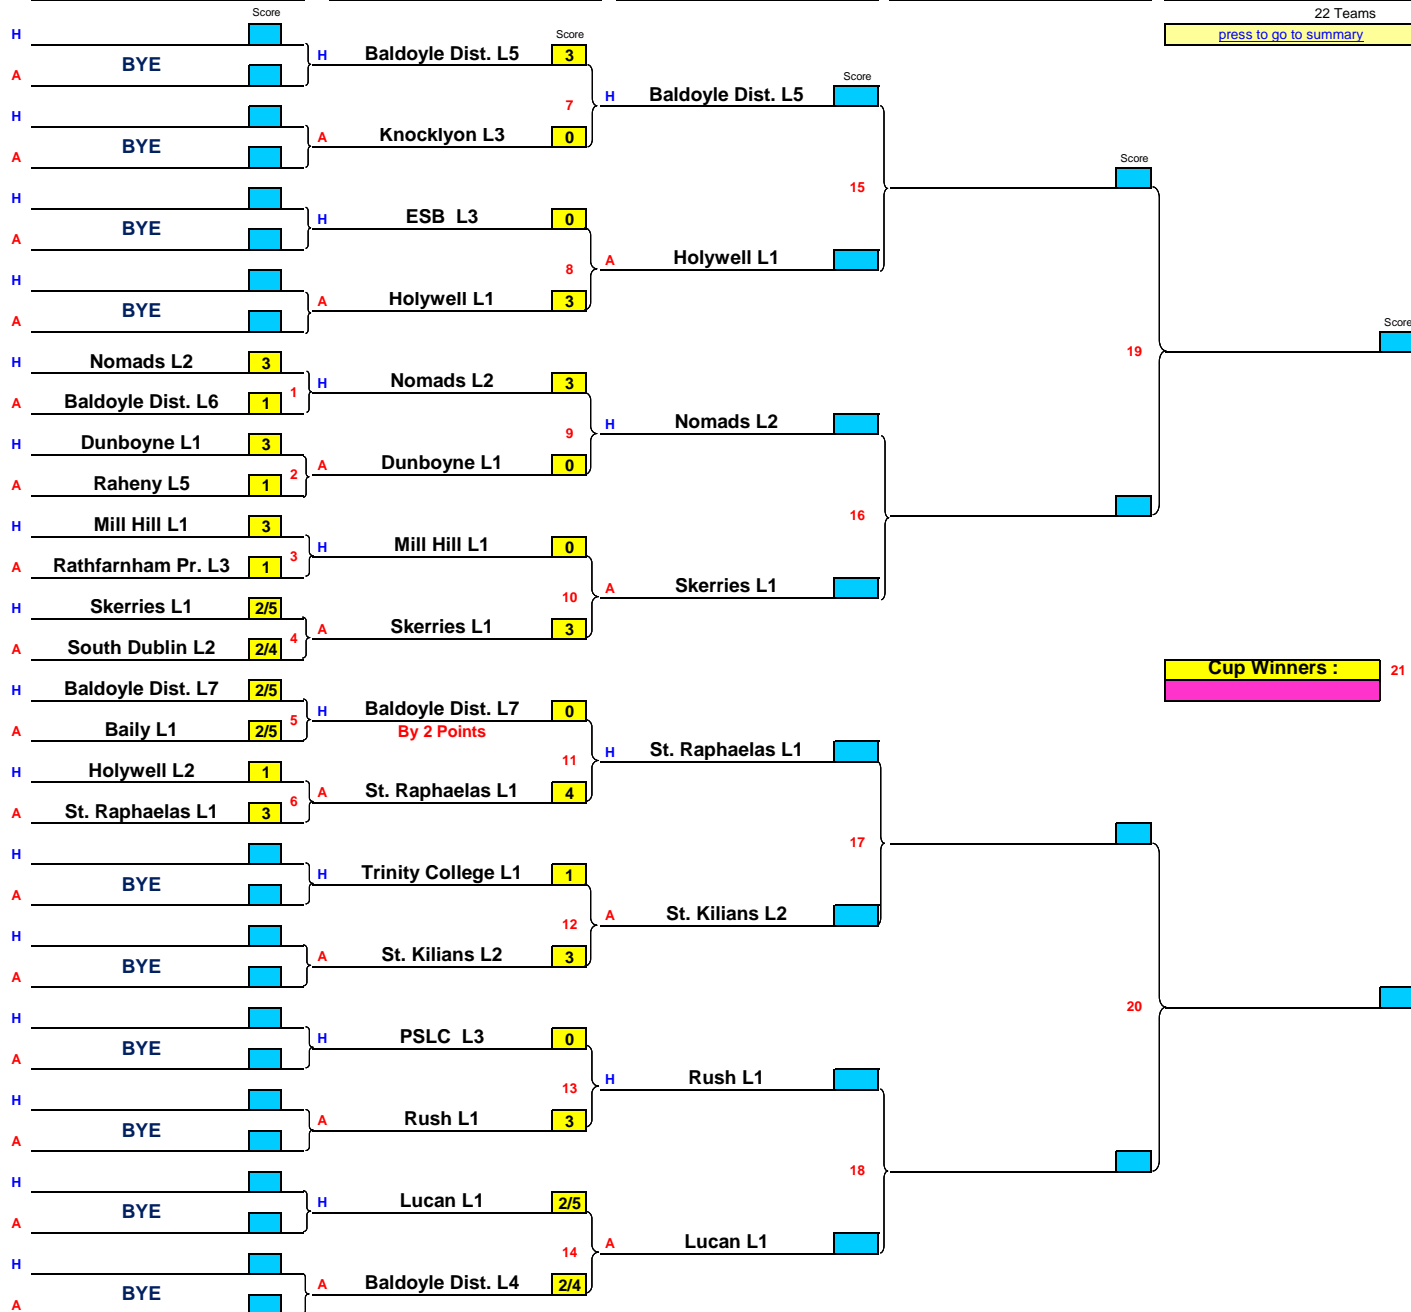

DDLC : Division 7 Ladies Cup Competition 2016/17

First Round

Matches To Be Played By
Friday 11th November 2016
@ Home Venue

Second Round

Matches To Be Played By
Friday 9th December 2016
@ Home Venue

Quarter-Finals

Matches To Be Played By
Friday 20th January 2017
@ Home Venue

Semi-Finals

1st to 4th February 2017
Baldoyle Badminton Centre
Exact Time & Date : TBA

Final

9th to 11th February 2017
Baldoyle Badminton Centre
Exact Time & Date : TBA

22 Teams

[press to go to summary](#)