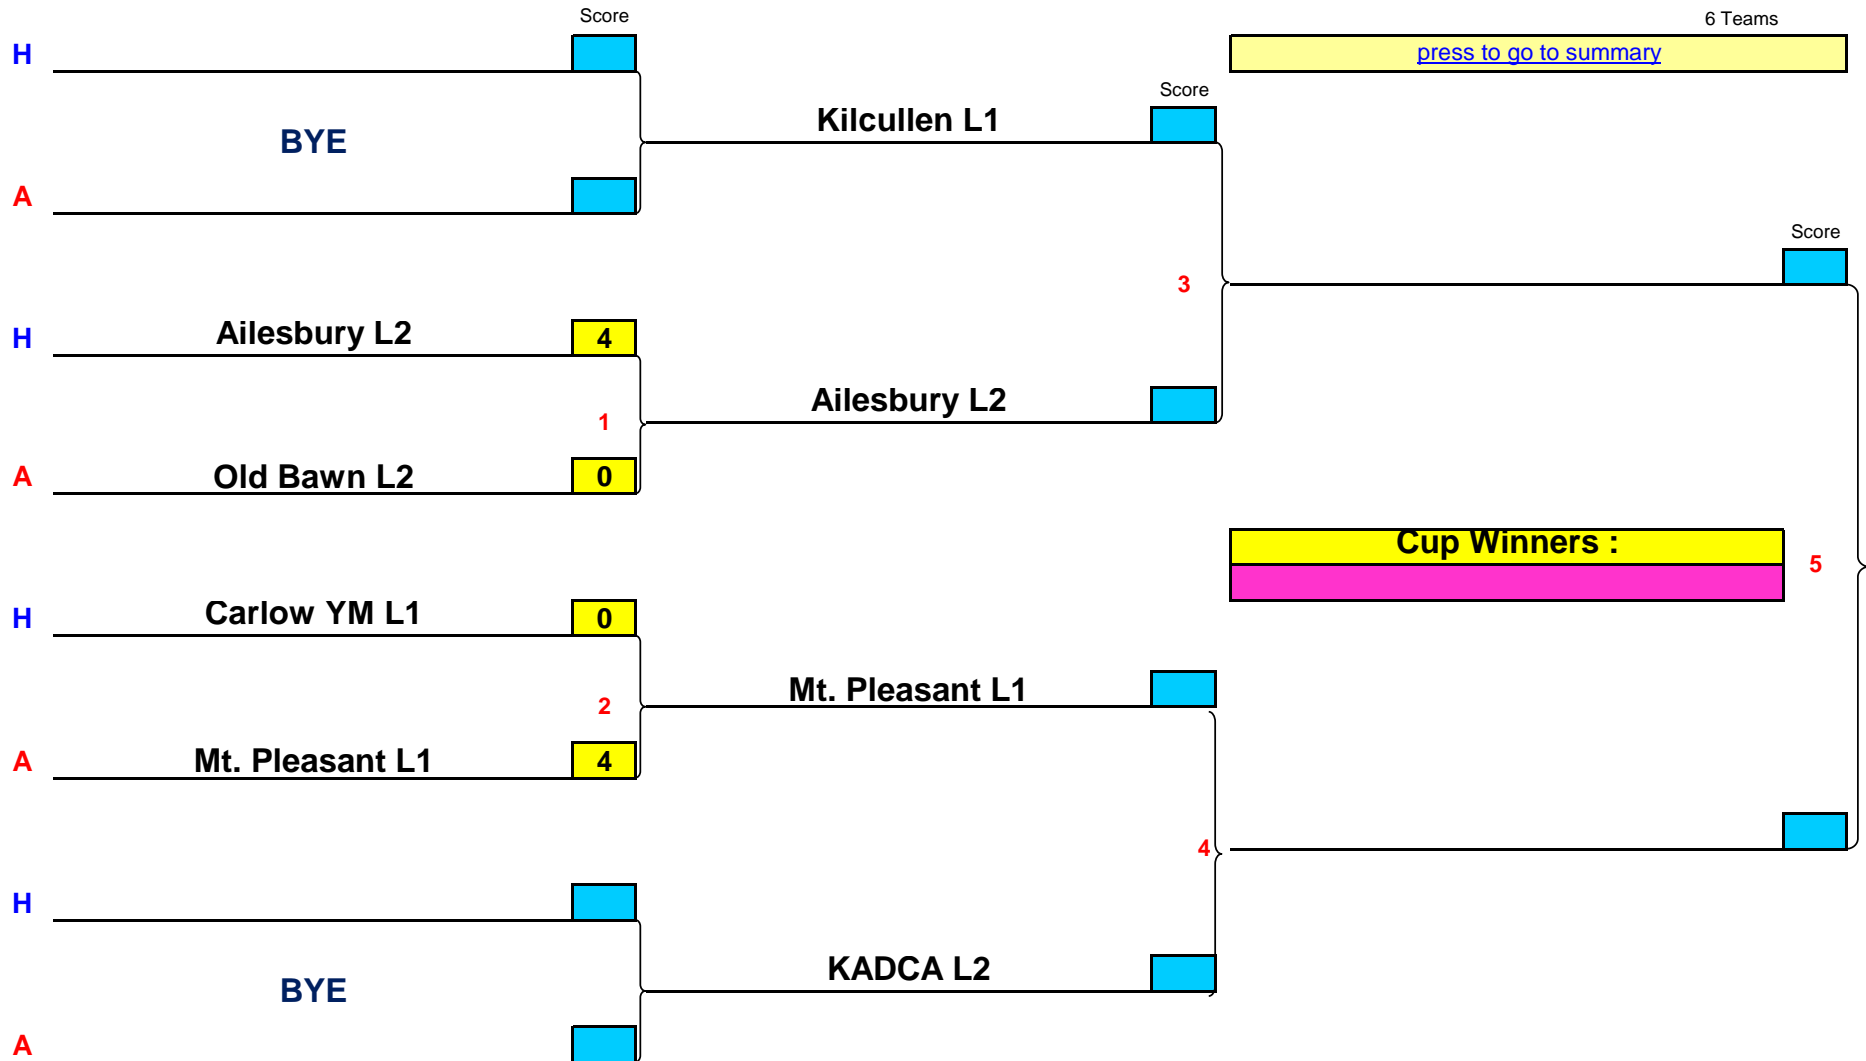

DDLC : Division 2 Ladies Cup Competition 2016/17

Quarter-Finals
Matches To Be Played By
Friday 20th January 2017
@ Home Venue

Semi-Finals
1st to 4th February 2017
Baldoyle Badminton Centre
Exact Time & Date : TBA

Final
9th to 11th February 2017
Baldoyle Badminton Centre
Exact Time & Date : TBA