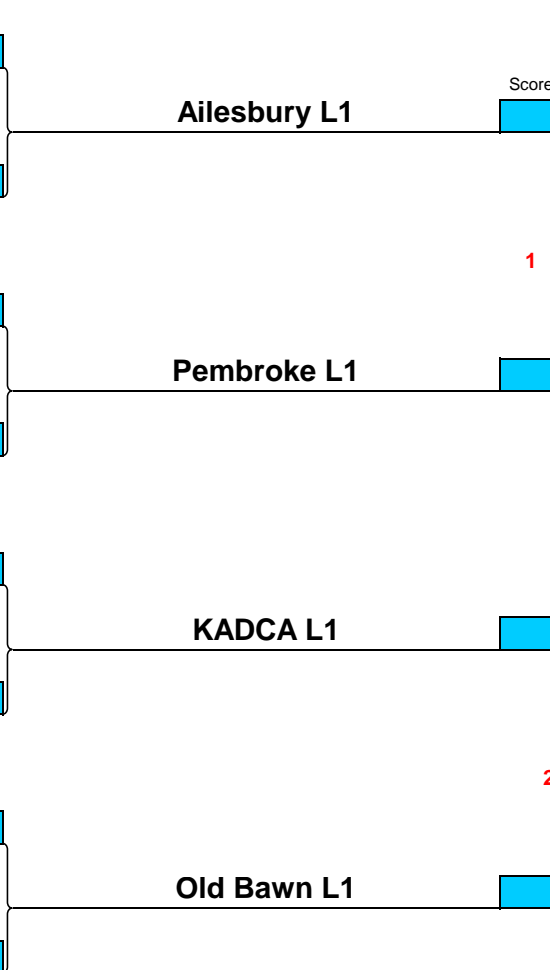

Semi-Finals

1st to 4th February 2017
Baldoyle Badminton Centre
Exact Time & Date : TBA